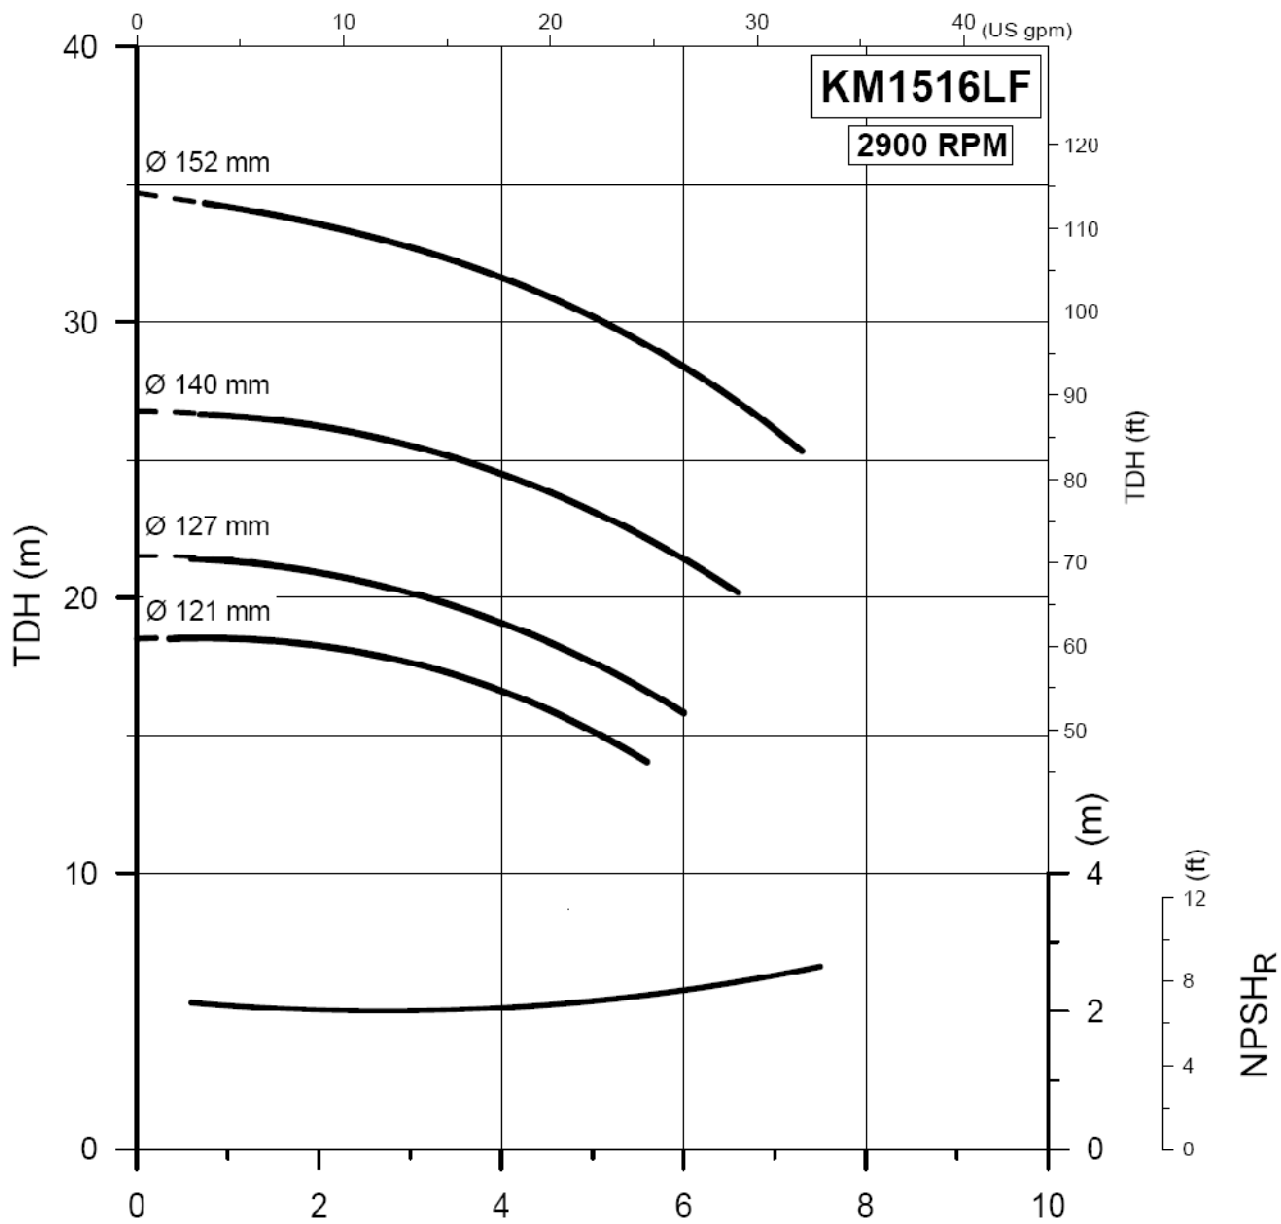

Performance Curves

ANSIMAG KM SERIES

**Model:
KM1516LF**

Revised: November 05, 2010

KM1516LF-3500 rpm-Scaling Curves_20101019_inch-metric issue

Revised: November 05, 2010

KM1516LF-1750 rpm-Sizing Curves_20101027_inch-metric scales