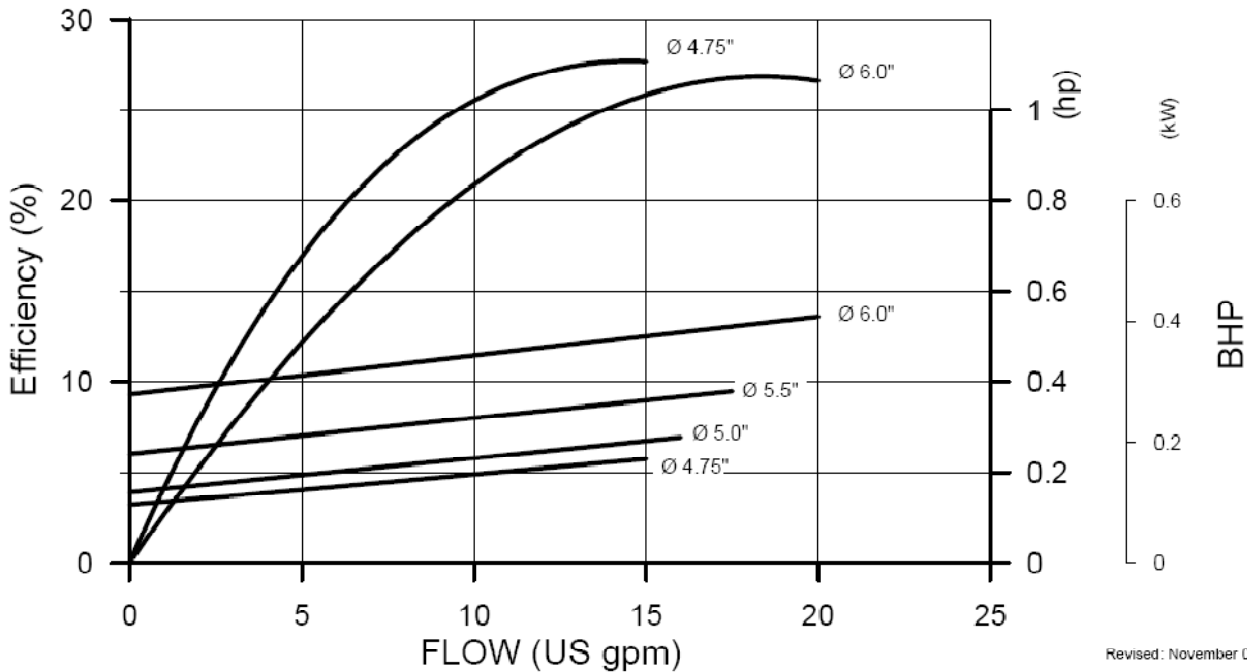

Performance Curves

ANSIMAG KM SERIES

**Model:
KM1516LF**

Revised: November 05, 2010

KM1516LF-3500 rpm-Scaling Curves_20101019_inch-metric issue

Revised: November 05, 2010

KM1516LF-1750 rpm-Sizing Curves_20101027_inch-metric scales