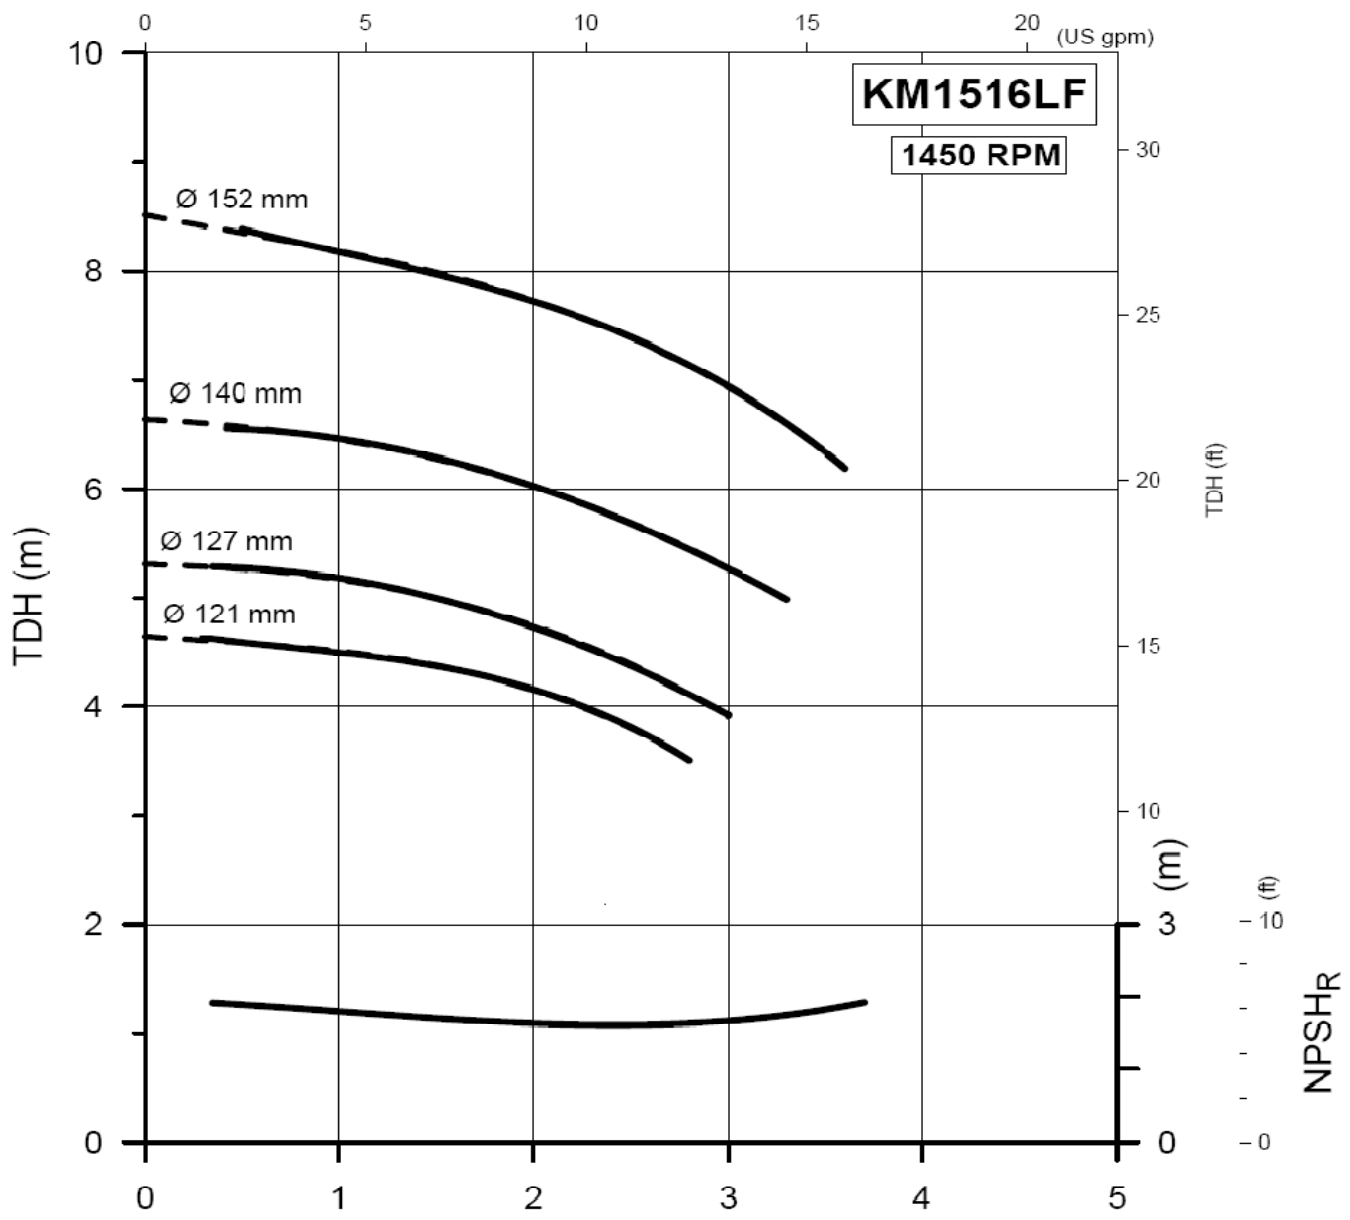

Revised November 18, 2010