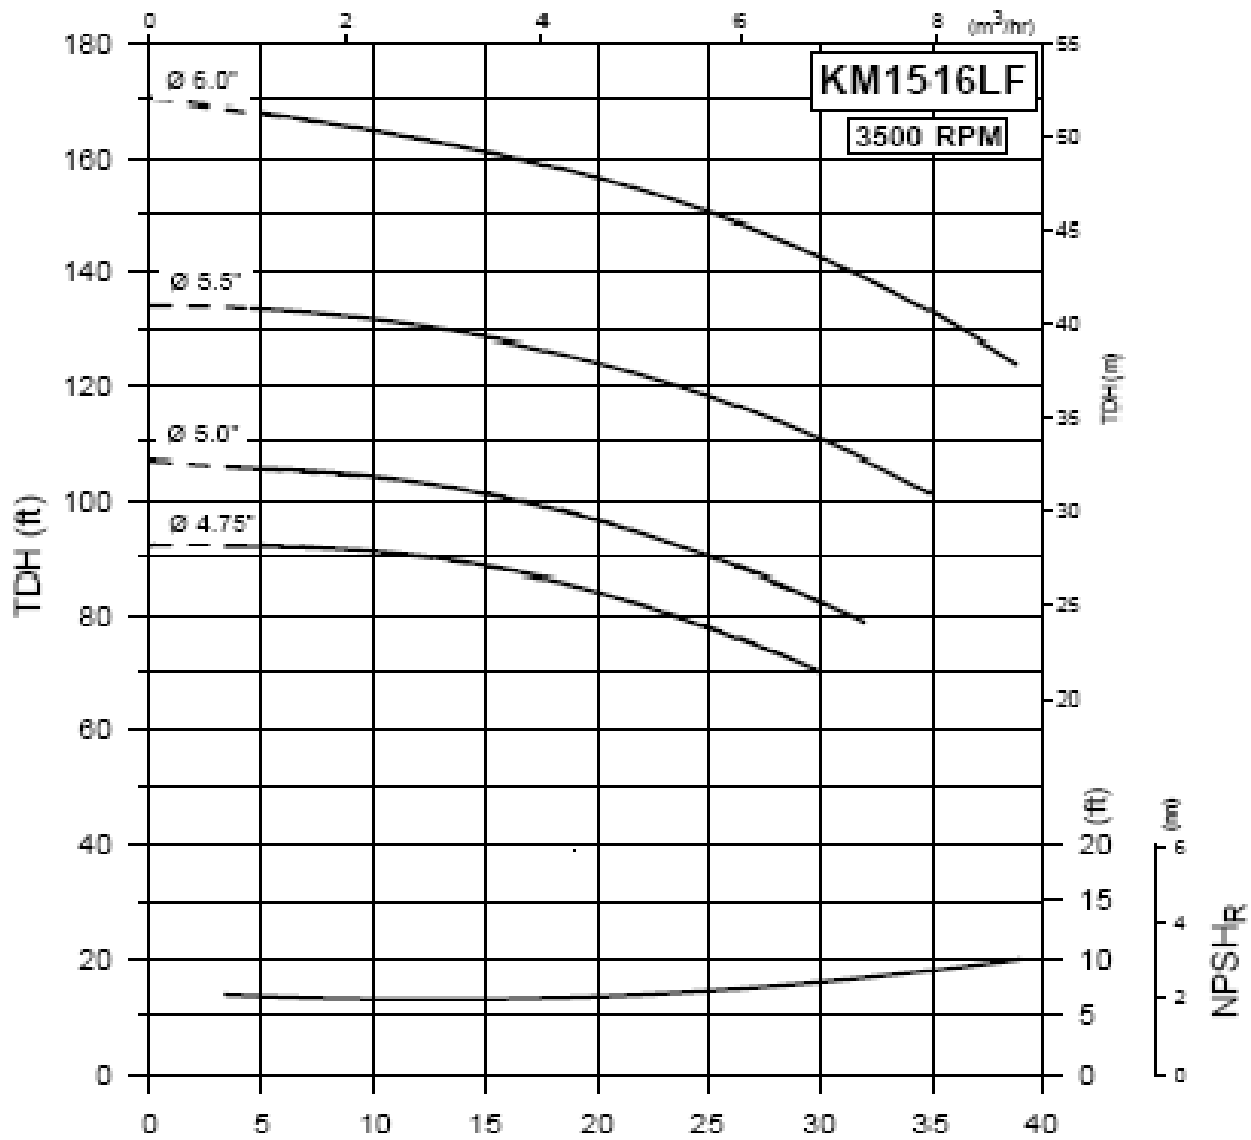

Performance Curves

ANSIMAG KM SERIES

**Model:
KM1516LF**

Revised: November 05, 2010

KM1516LF-3500 rpm-Scaling Curves_20101019_inch-metric issue

Revised: November 05, 2010

KM1516LF-1750 rpm-Sizing Curves_20101027_inch-metric scales