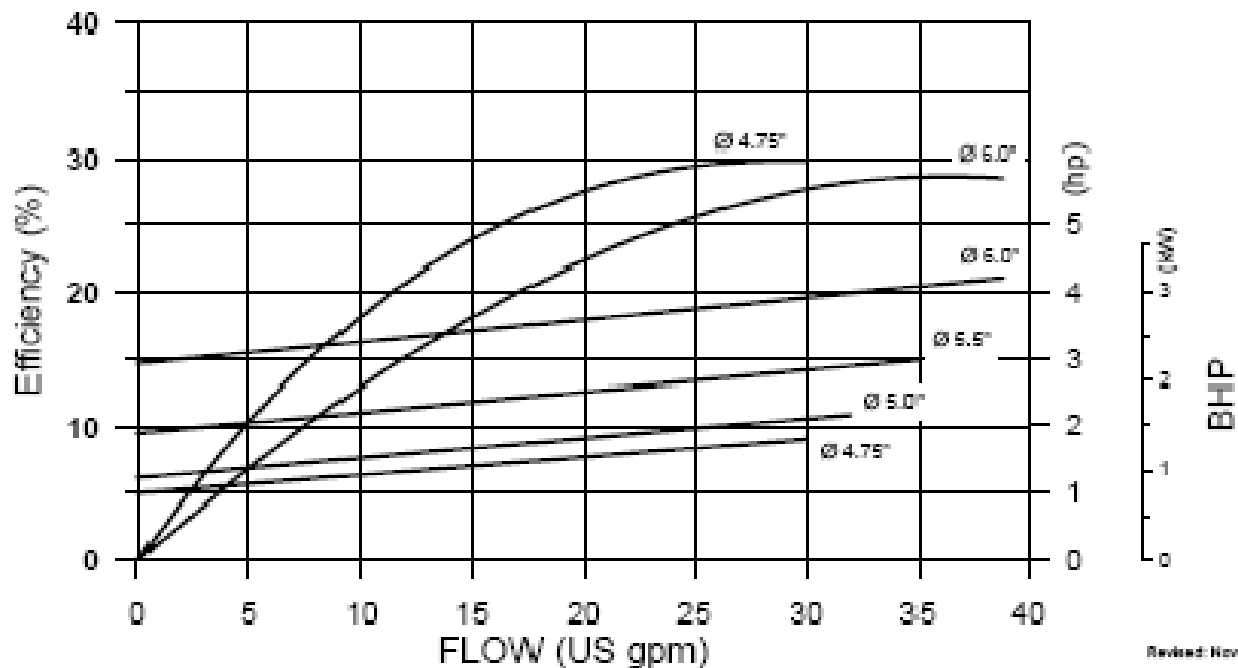

Performance Curves

ANSIMAG KM SERIES

**Model:
KM1516LF**

Revised: November 05, 2010

KM1516LF-3500 rpm-Scaling Curves_20101019_inch-metric issue

Revised: November 05, 2010

KM1516LF-1750 rpm-Sizing Curves_20101027_inch-metric scales