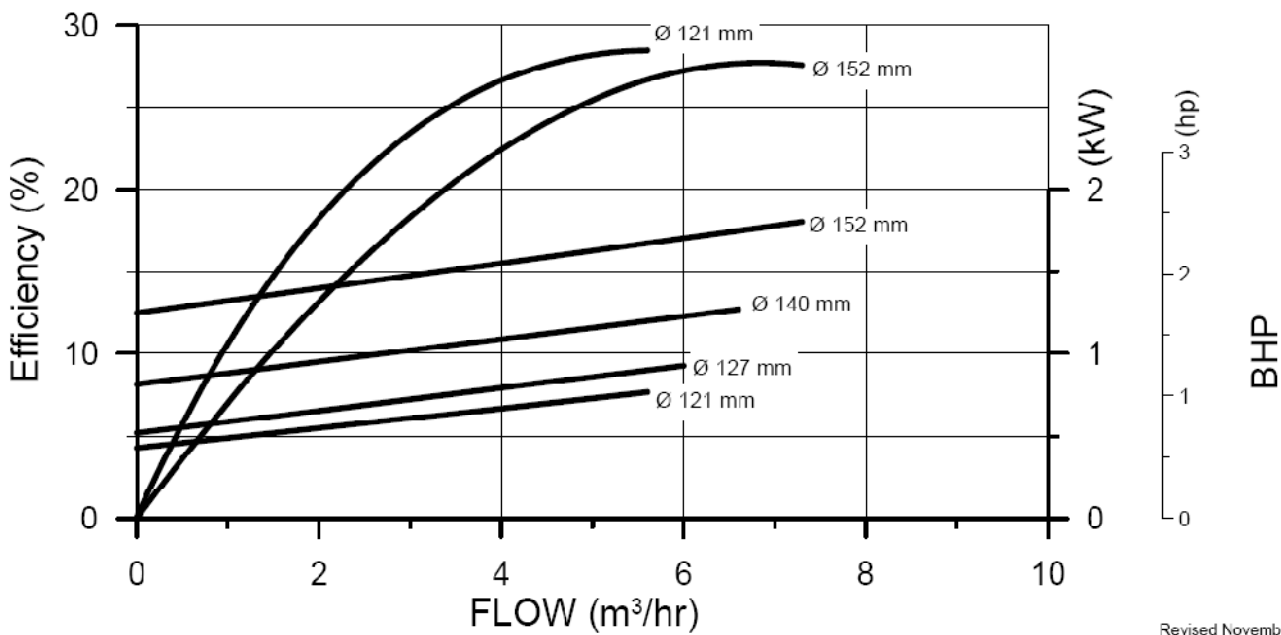

Performance Curves

ANSIMAG KM SERIES

**Model:
KM1516LF**

Revised: November 05, 2010

KM1516LF-3500 rpm-Scaling Curves_20101019_inch-metric issue

Revised: November 05, 2010

KM1516LF-1750 rpm-Sizing Curves_20101027_inch-metric scales