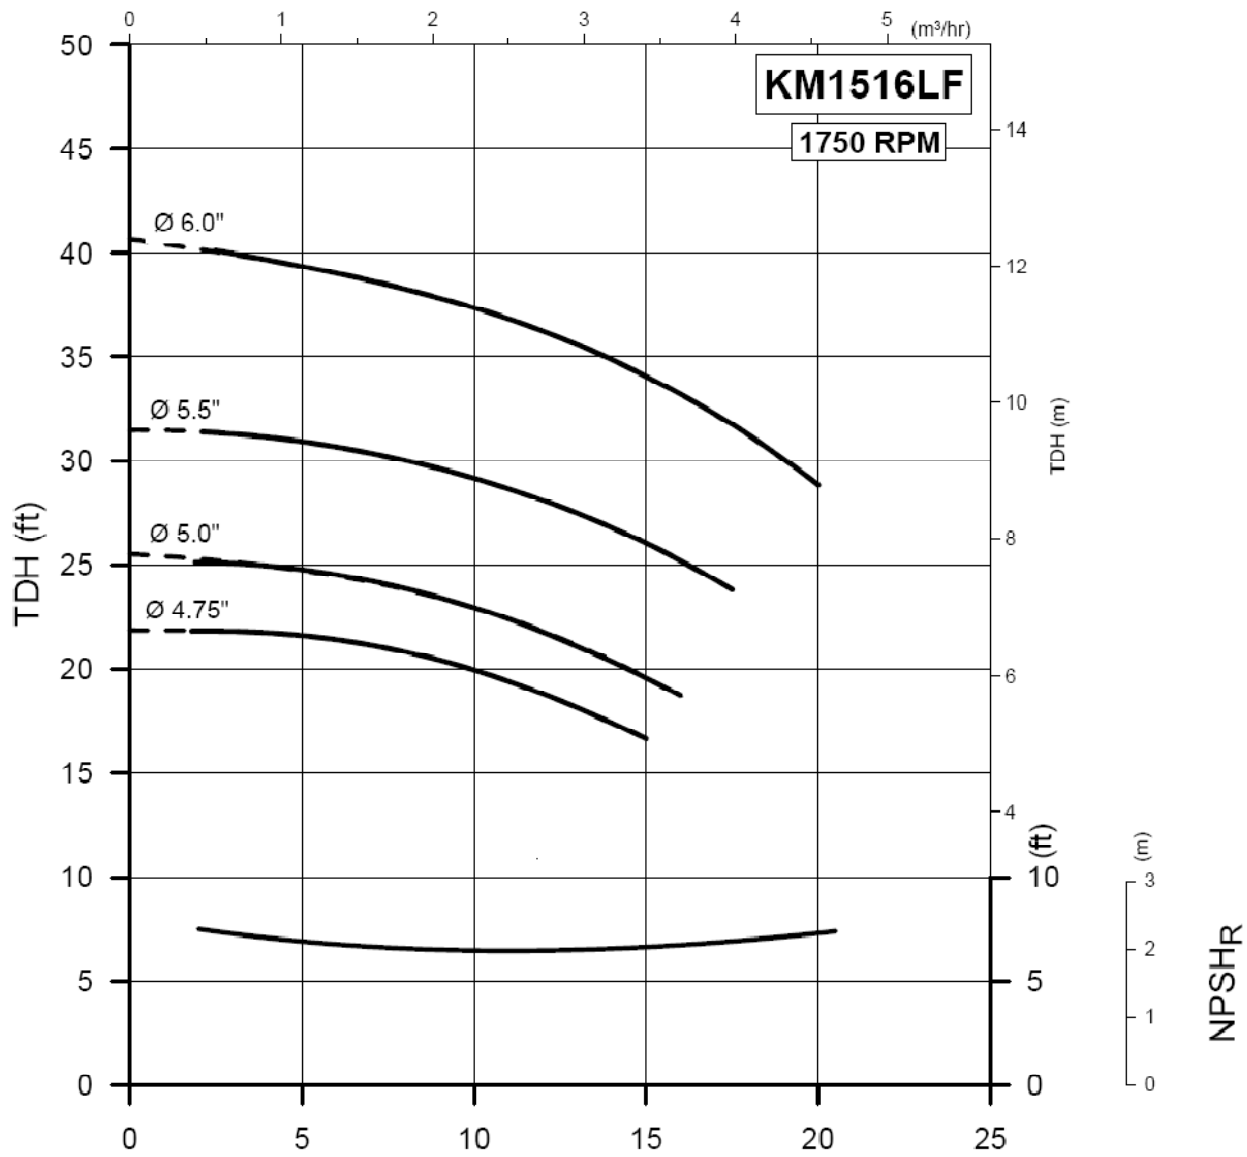

Performance Curves

ANSIMAG KM SERIES

**Model:
KM1516LF**

Revised: November 05, 2010

KM1516LF-3500 rpm-Scaling Curves_20101019_inch-metric issue

Revised: November 05, 2010

KM1516LF-1750 rpm-Sizing Curves_20101027_inch-metric scales