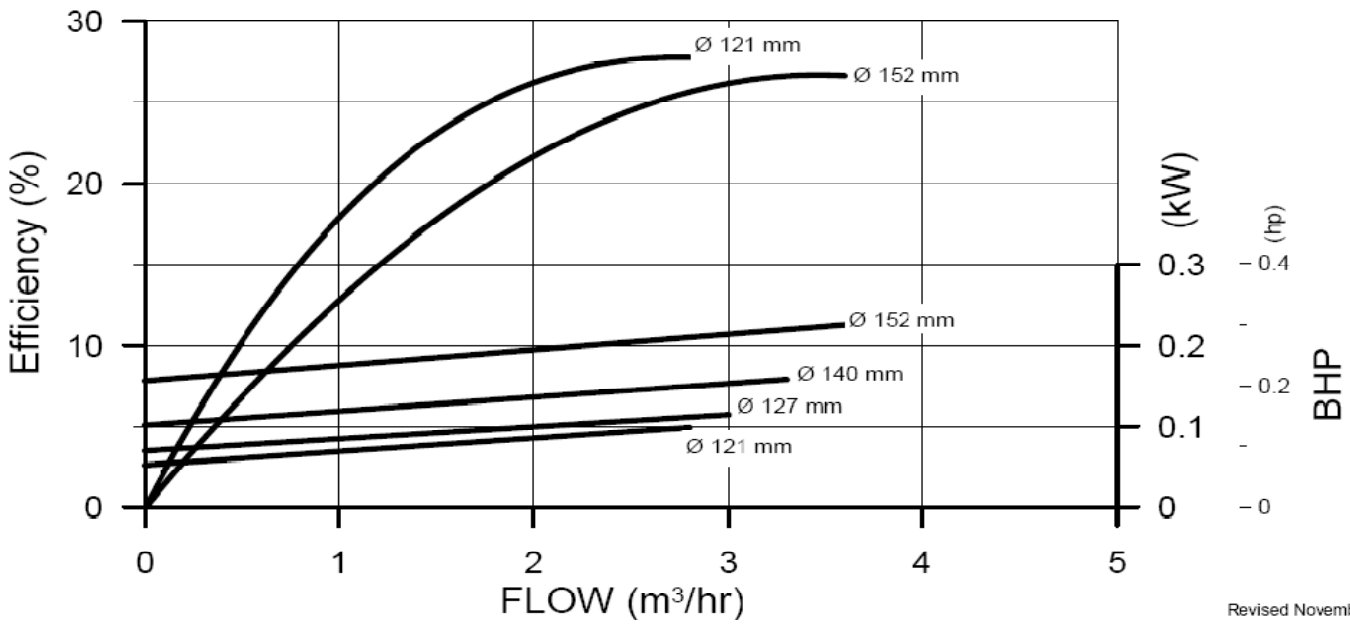

Revised November 18, 2010