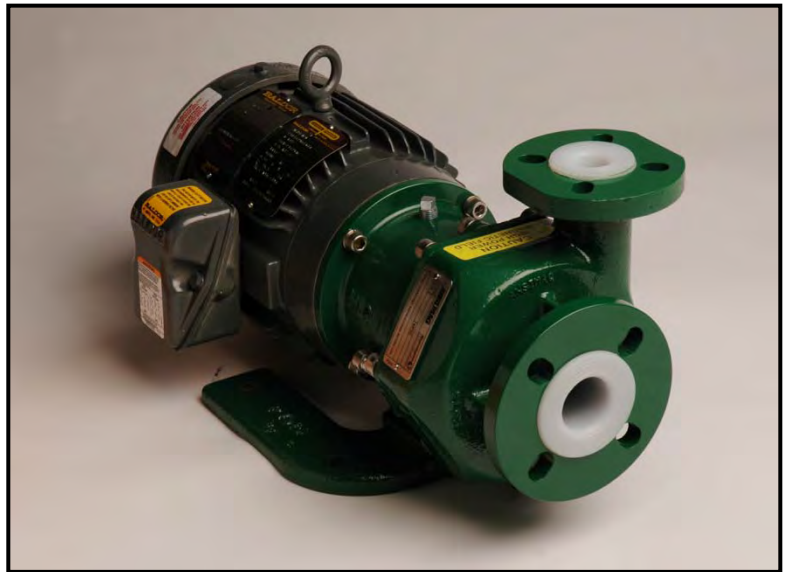

Performance Curves

ANSIMAG KM SERIES

**Model:
KM1516LF**

Revised: November 05, 2010

KM1516LF-3500 rpm-Scaling Curves_20101019_inch-metric issue

Revised: November 05, 2010

KM1516LF-1750 rpm-Sizing Curves_20101027_inch-metric scales